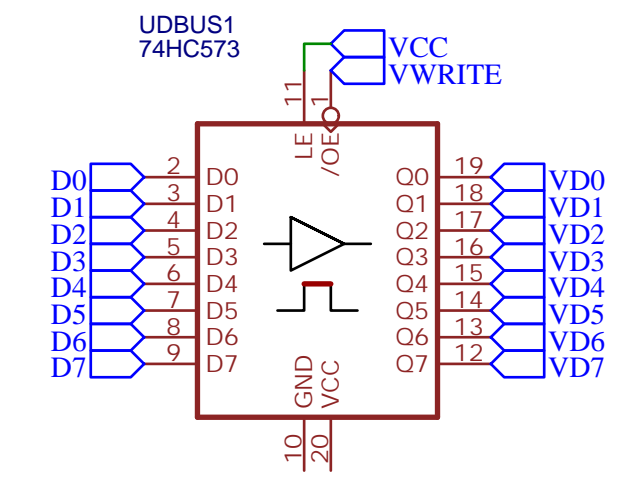

TITLE: Video adapter		REV: 1.0
	Company: JMC Lab Experience	Sheet: 1/1
	Date: 2022-01-17 Drawn By: JMC