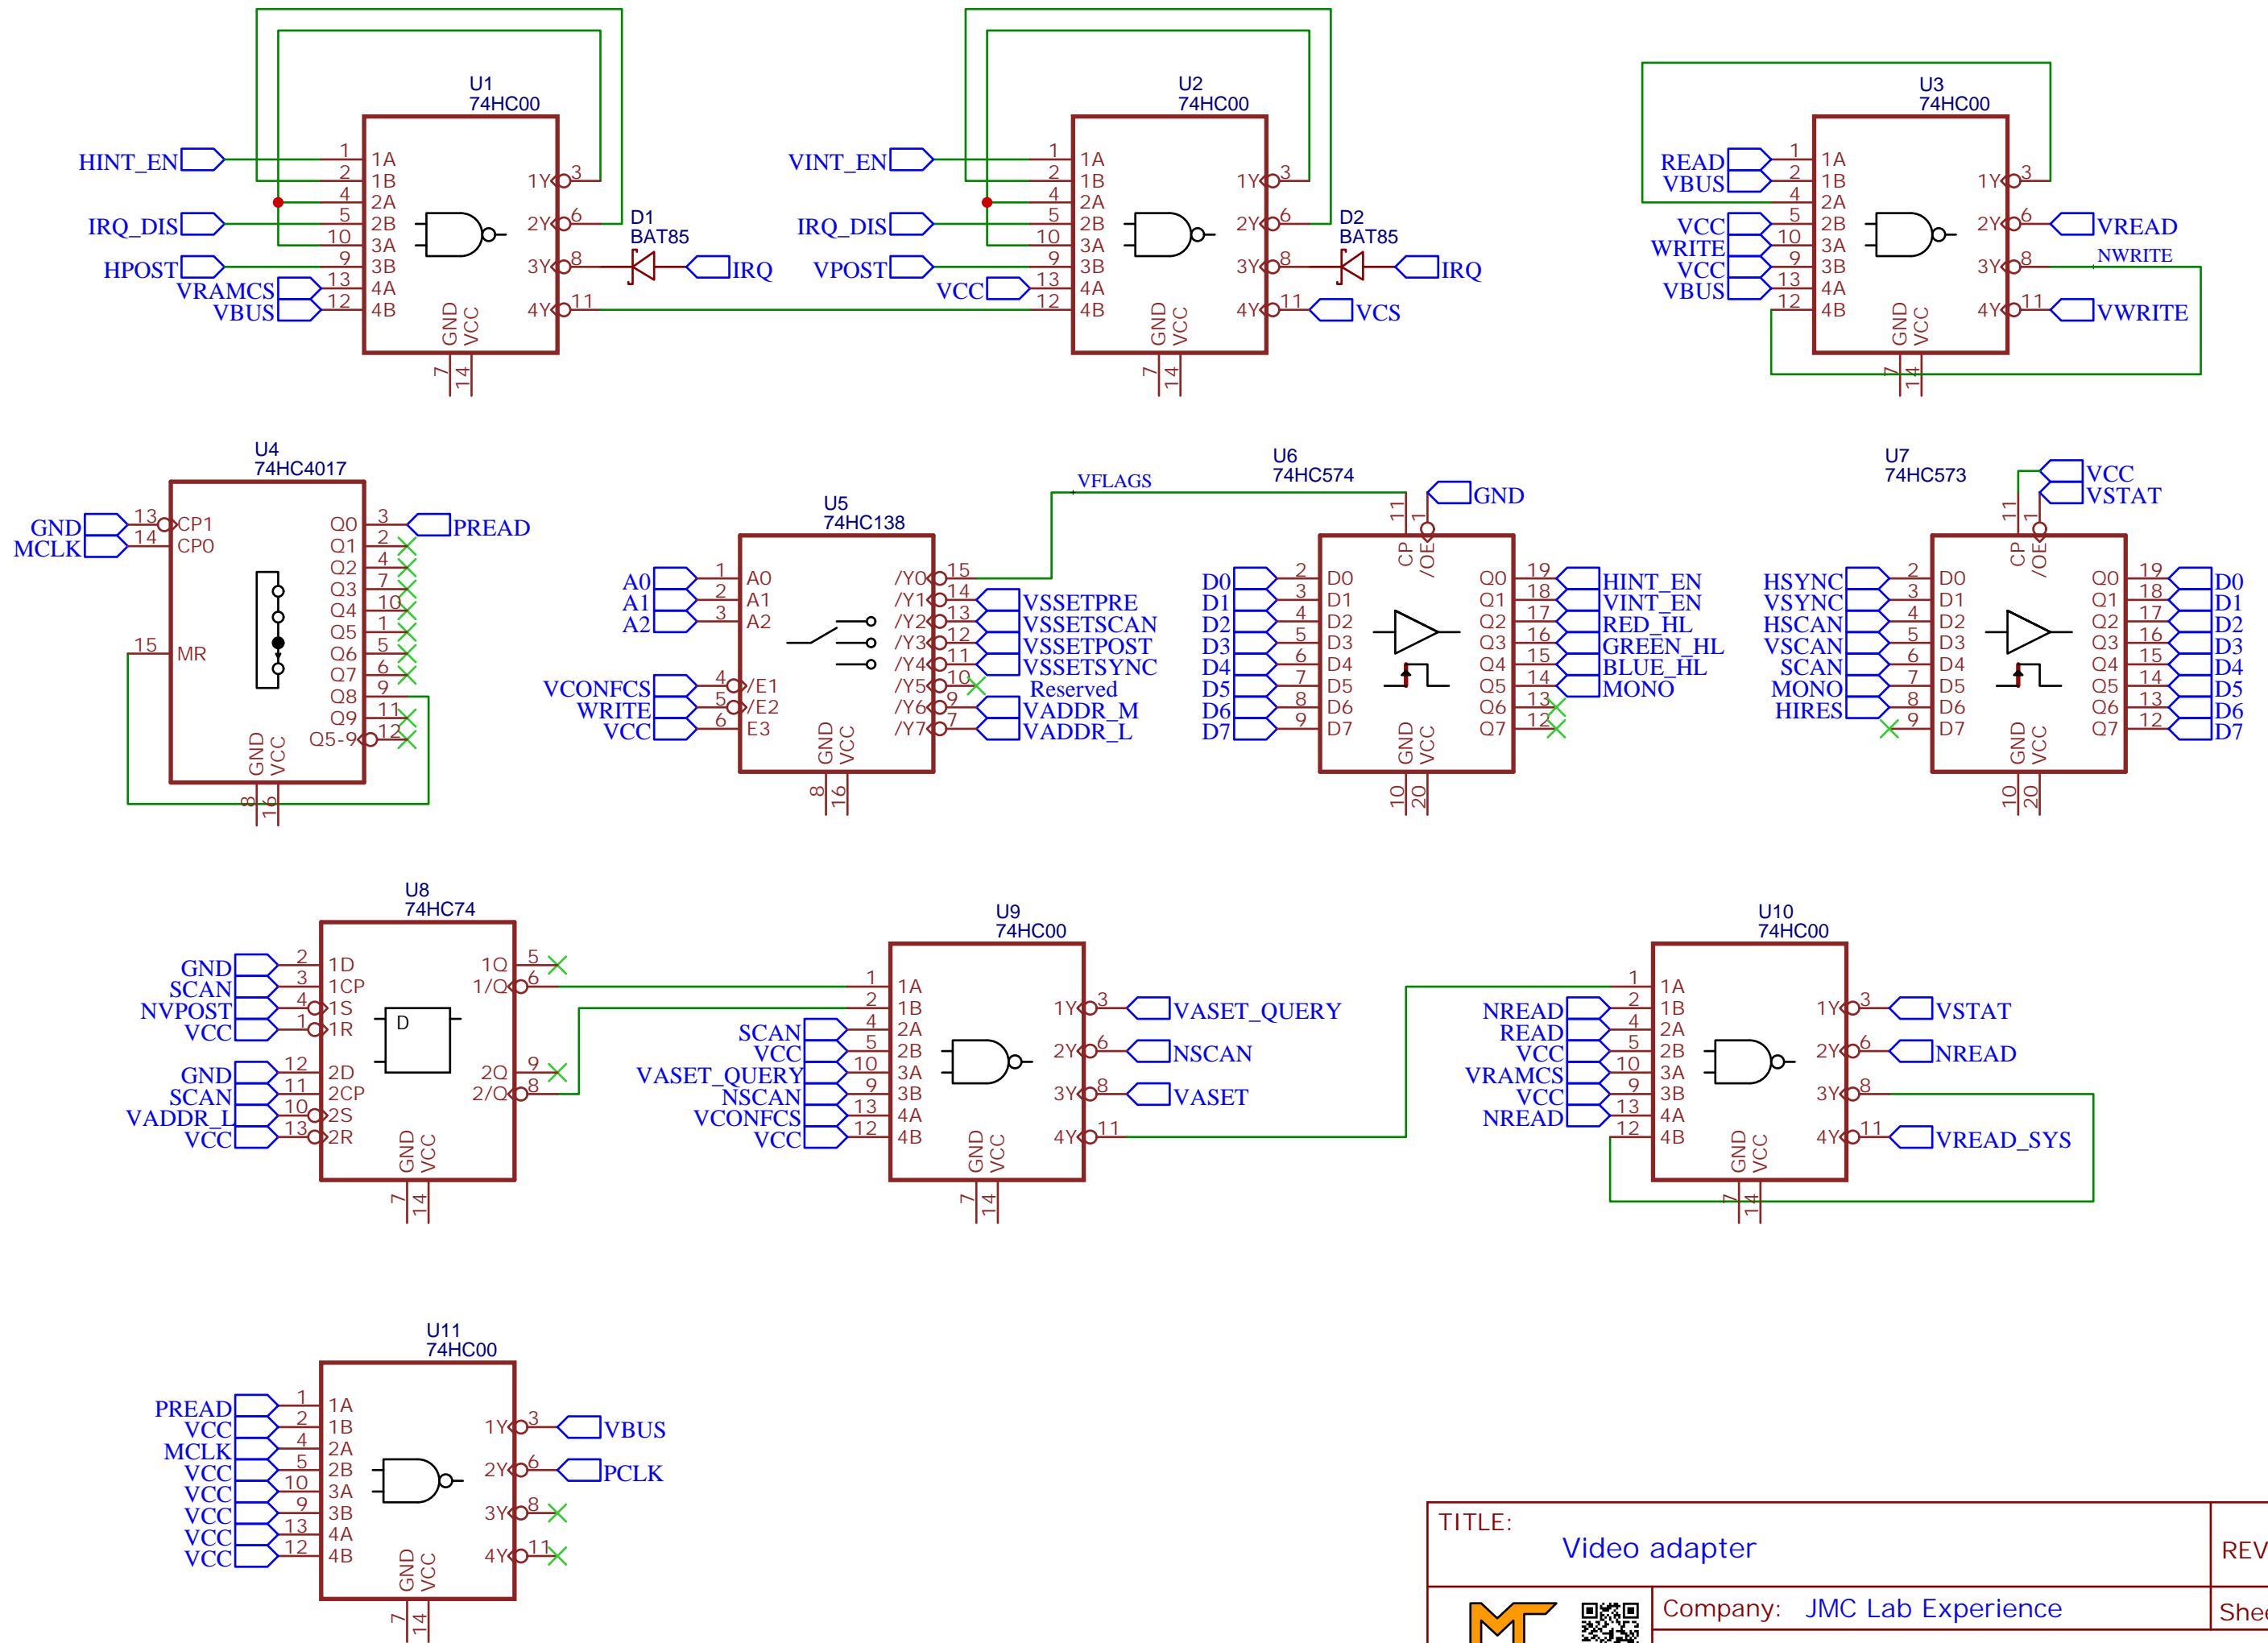

TITLE: Video adapter		REV: 1.0
 	Company: JMC Lab Experience	Sheet: 1/1
	Date: 2022-01-17	Drawn By: JMC

TITLE: Video adapter		REV: 1.0
 	Company: JMC Lab Experience	Sheet: 1/1
	Date: 2022-01-17 Drawn By: JMC	

Monochrome output (1bpp) and scan masking

Color output (8bpp) and monochrome color

TITLE: Video adapter		REV: 1.0
 	Company: JMC Lab Experience	Sheet: 1/1
	Date: 2022-01-17	Drawn By: JMC

TITLE: Video adapter		REV: 1.0
 	Company: JMC Lab Experience	Sheet: 1/1
	Date: 2022-01-17	Drawn By: JMC

Sync frequency selector

TITLE: Video adapter		REV: 1.0
 	Company: JMC Lab Experience	Sheet: 1/1
	Date: 2022-01-17	Drawn By: JMC