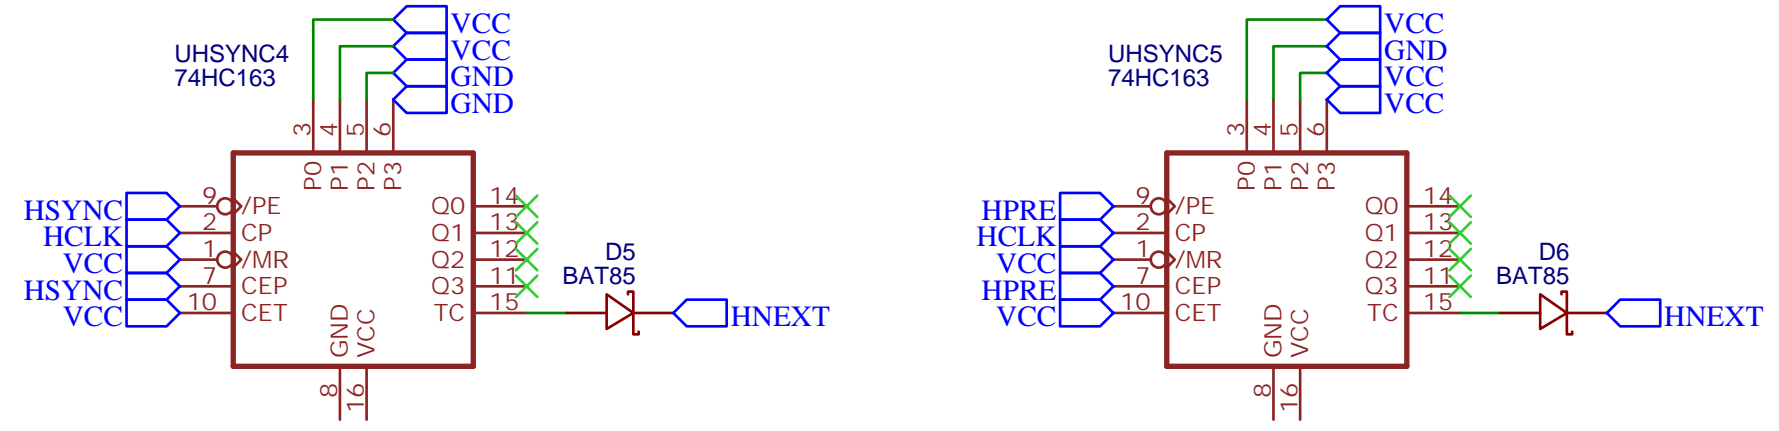

Monochrome output (1bpp) and scan masking

Color output (8bpp) and monochrome color

TITLE: Video adapter		REV: 1.0
 	Company: JMC Lab Experience	Sheet: 1/1
	Date: 2022-01-17	Drawn By: JMC

TITLE: Video adapter		REV: 1.0
 	Company: JMC Lab Experience	Sheet: 1/1
	Date: 2022-01-17	Drawn By: JMC