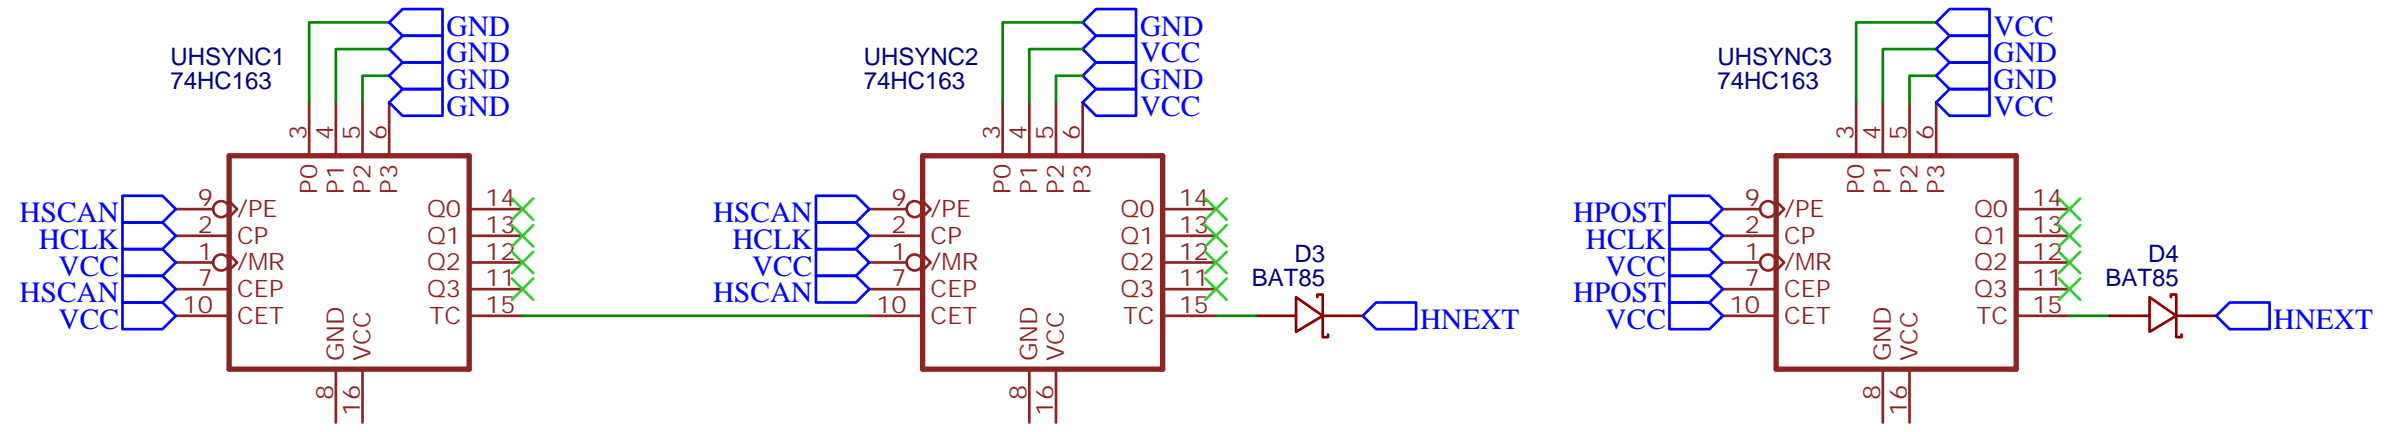

Monochrome output (1bpp) and scan masking

Color output (8bpp) and monochrome color

TITLE: Video adapter		REV: 1.0
 	Company: JMC Lab Experience	Sheet: 1/1
	Date: 2022-01-17	Drawn By: JMC

TITLE: Video adapter		REV: 1.0
 	Company: JMC Lab Experience	Sheet: 1/1
	Date: 2022-01-17	Drawn By: JMC

Sync frequency selector

TITLE: Video adapter		REV: 1.0
 	Company: JMC Lab Experience	Sheet: 1/1
	Date: 2022-01-17	Drawn By: JMC