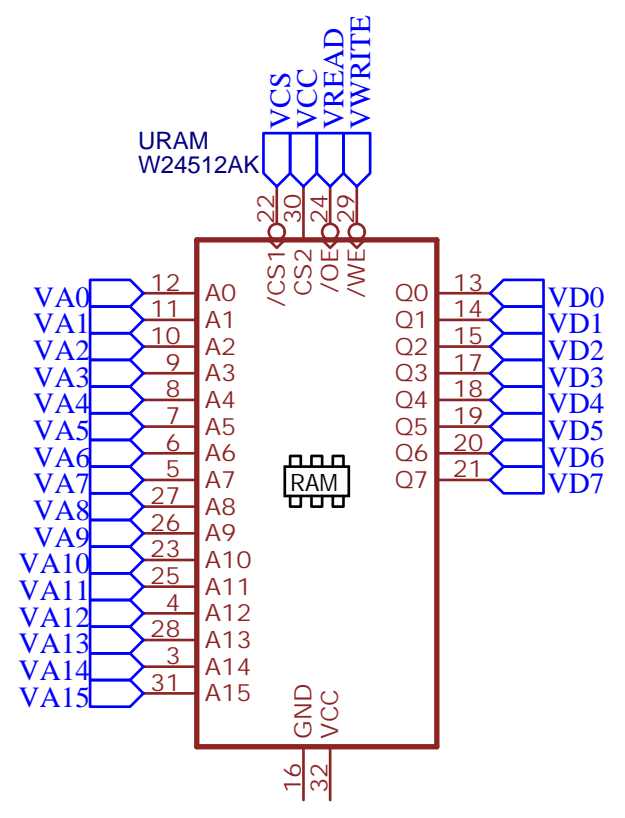

TITLE: Video adapter		REV: 1.0
	Company: JMC Lab Experience	Sheet: 1/1
	Date: 2022-01-17 Drawn By: JMC