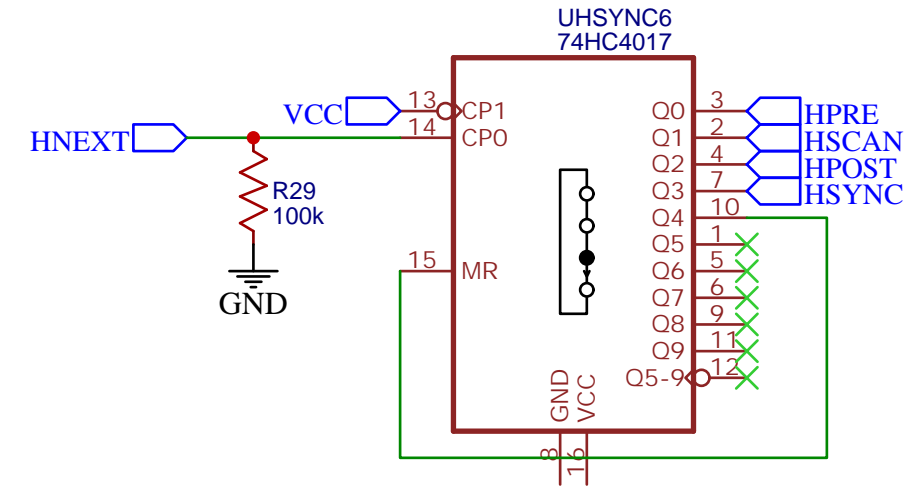

TITLE: Video adapter		REV: 1.0
	Company: JMC Lab Experience	Sheet: 1/1
	Date: 2022-01-17	Drawn By: JMC