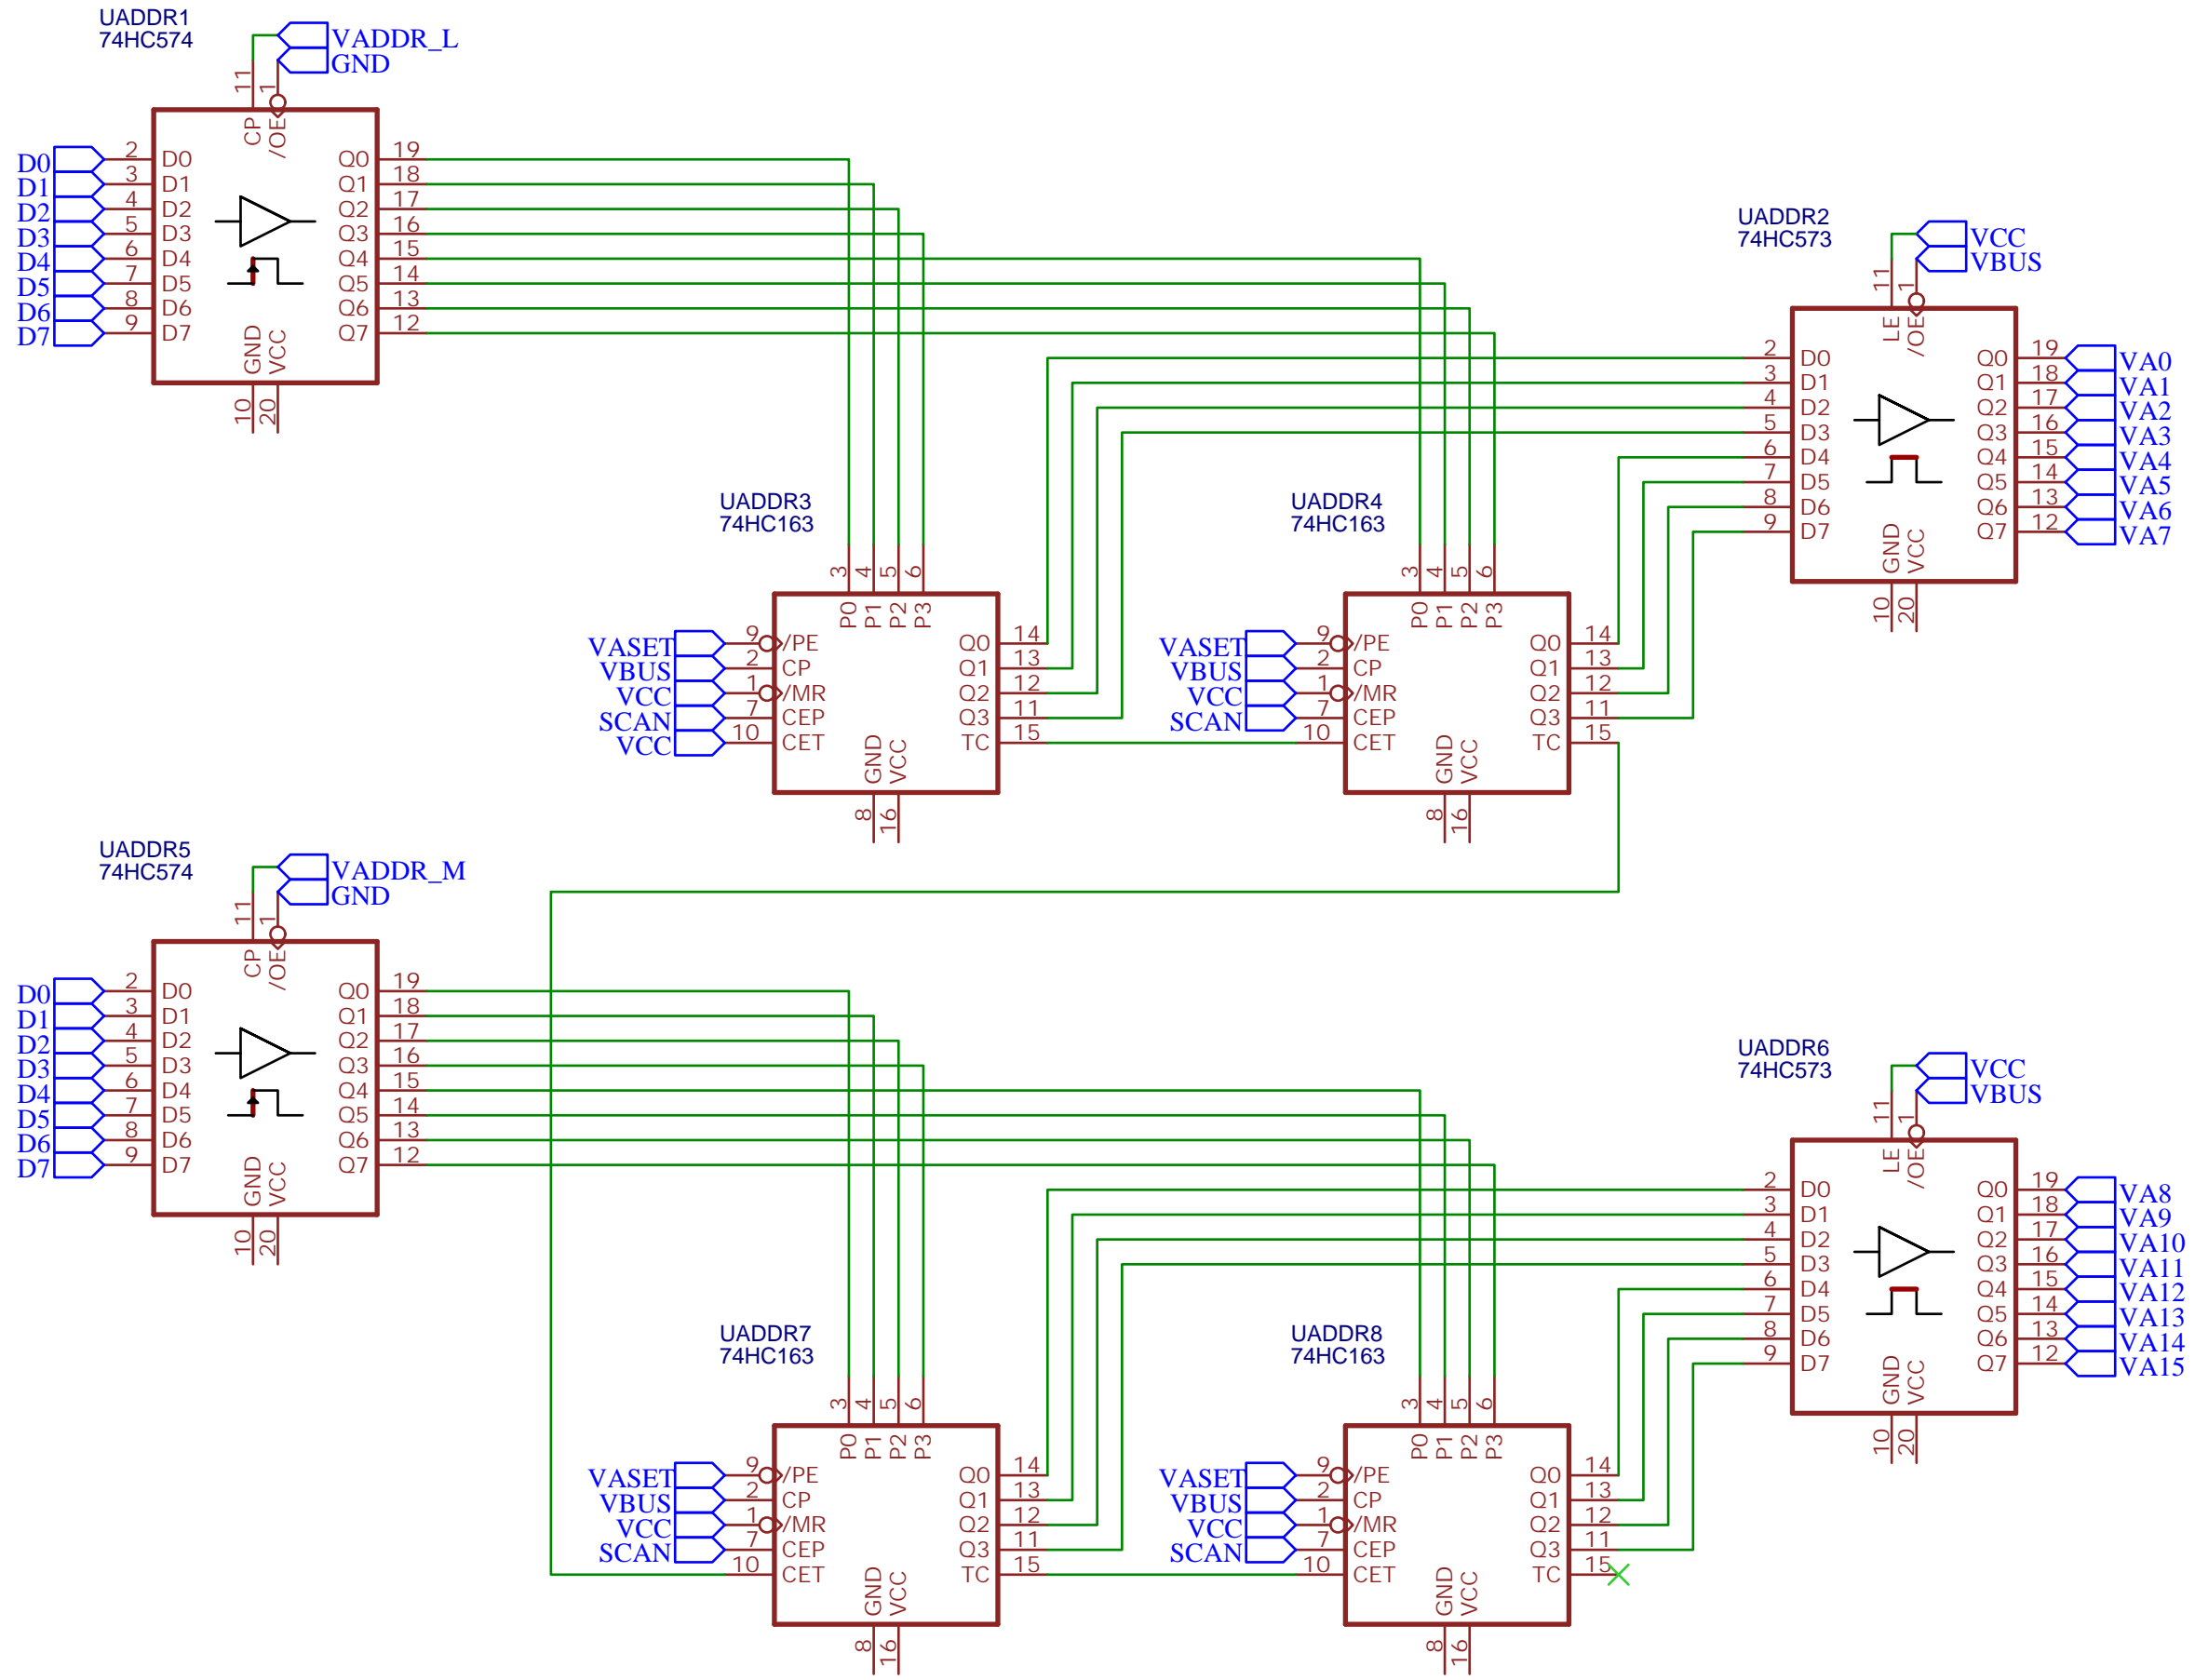

TITLE: Video adapter		REV: 1.0
 	Company: JMC Lab Experience	Sheet: 1/1
	Date: 2022-01-17	Drawn By: JMC

TITLE: Video adapter		REV: 1.0
 	Company: JMC Lab Experience	Sheet: 1/1
	Date: 2022-01-17 Drawn By: JMC	

Monochrome output (1bpp) and scan masking

Color output (8bpp) and monochrome color

TITLE: Video adapter		REV: 1.0
 	Company: JMC Lab Experience	Sheet: 1/1
	Date: 2022-01-17	Drawn By: JMC

TITLE: Video adapter		REV: 1.0
 	Company: JMC Lab Experience	Sheet: 1/1
	Date: 2022-01-17	Drawn By: JMC

Sync frequency selector

TITLE: Video adapter		REV: 1.0
 	Company: JMC Lab Experience	Sheet: 1/1
	Date: 2022-01-17	Drawn By: JMC