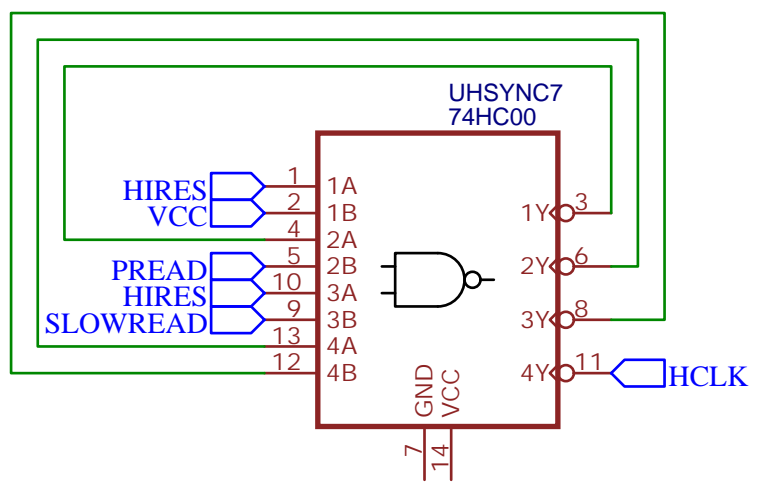

Monochrome output (1bpp) and scan masking

Color output (8bpp) and monochrome color

TITLE: Video adapter		REV: 1.0
 	Company: JMC Lab Experience	Sheet: 1/1
	Date: 2022-01-17	Drawn By: JMC

TITLE: Video adapter		REV: 1.0
 	Company: JMC Lab Experience	Sheet: 1/1
	Date: 2022-01-17	Drawn By: JMC