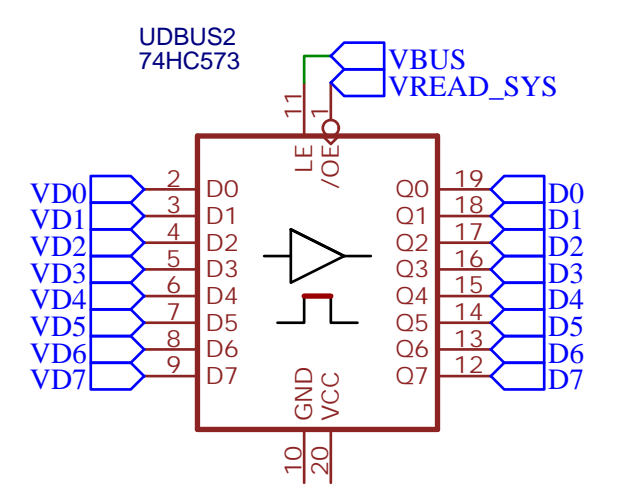

TITLE: Video adapter		REV: 1.0
	Company: JMC Lab Experience	Sheet: 1/1
	Date: 2022-01-17 Drawn By: JMC