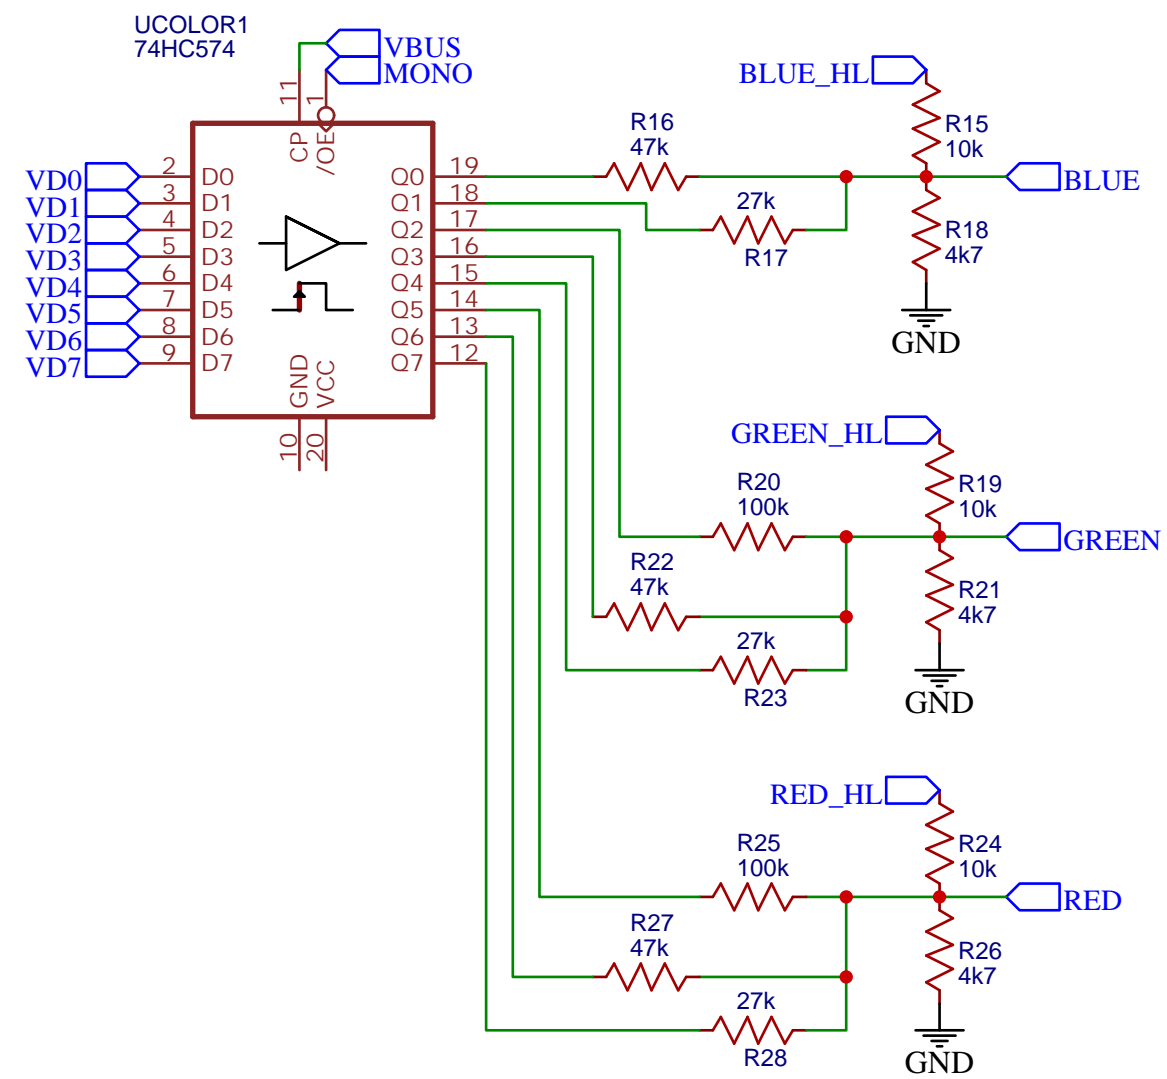

Monochrome output (1bpp) and scan masking

Color output (8bpp) and monochrome color

TITLE: Video adapter		REV: 1.0
 	Company: JMC Lab Experience	Sheet: 1/1
	Date: 2022-01-17	Drawn By: JMC

TITLE: Video adapter		REV: 1.0
 	Company: JMC Lab Experience	Sheet: 1/1
	Date: 2022-01-17	Drawn By: JMC

Sync frequency selector

TITLE: Video adapter		REV: 1.0
 	Company: JMC Lab Experience	Sheet: 1/1
	Date: 2022-01-17	Drawn By: JMC