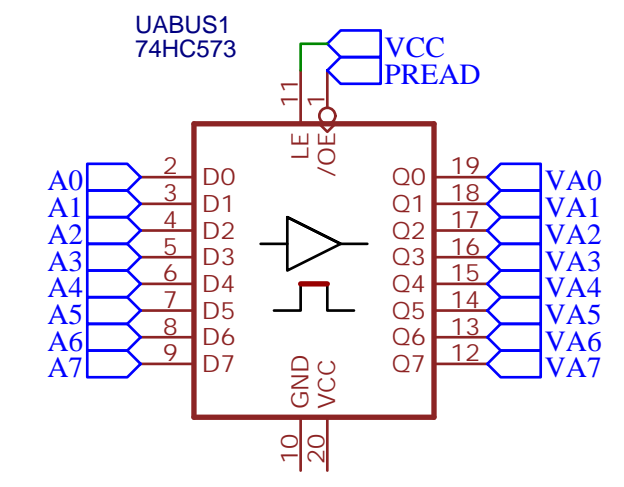

TITLE: Video adapter		REV: 1.0
	Company: JMC Lab Experience	Sheet: 1/1
	Date: 2022-01-17 Drawn By: JMC