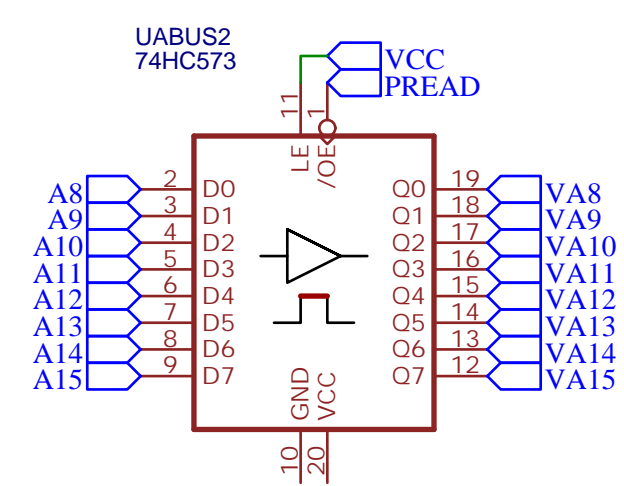

TITLE: Video adapter		REV: 1.0
	Company: JMC Lab Experience	Sheet: 1/1
	Date: 2022-01-17 Drawn By: JMC