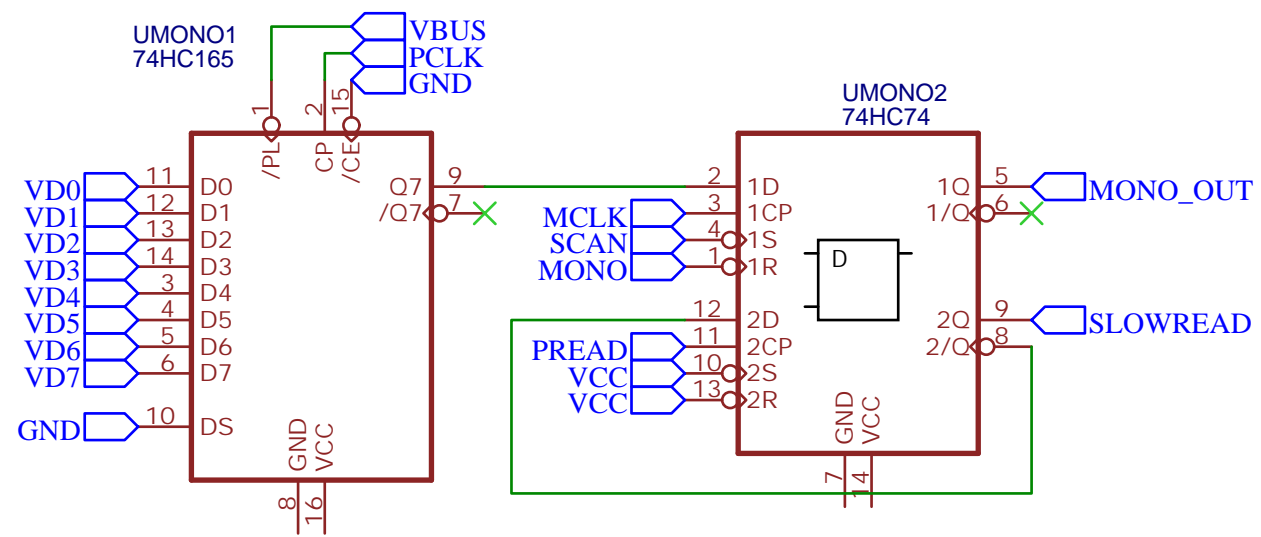

Monochrome output (1bpp) and scan masking

Color output (8bpp) and monochrome color

TITLE: Video adapter		REV: 1.0
 	Company: JMC Lab Experience	Sheet: 1/1
	Date: 2022-01-17	Drawn By: JMC

TITLE: Video adapter		REV: 1.0
 	Company: JMC Lab Experience	Sheet: 1/1
	Date: 2022-01-17	Drawn By: JMC